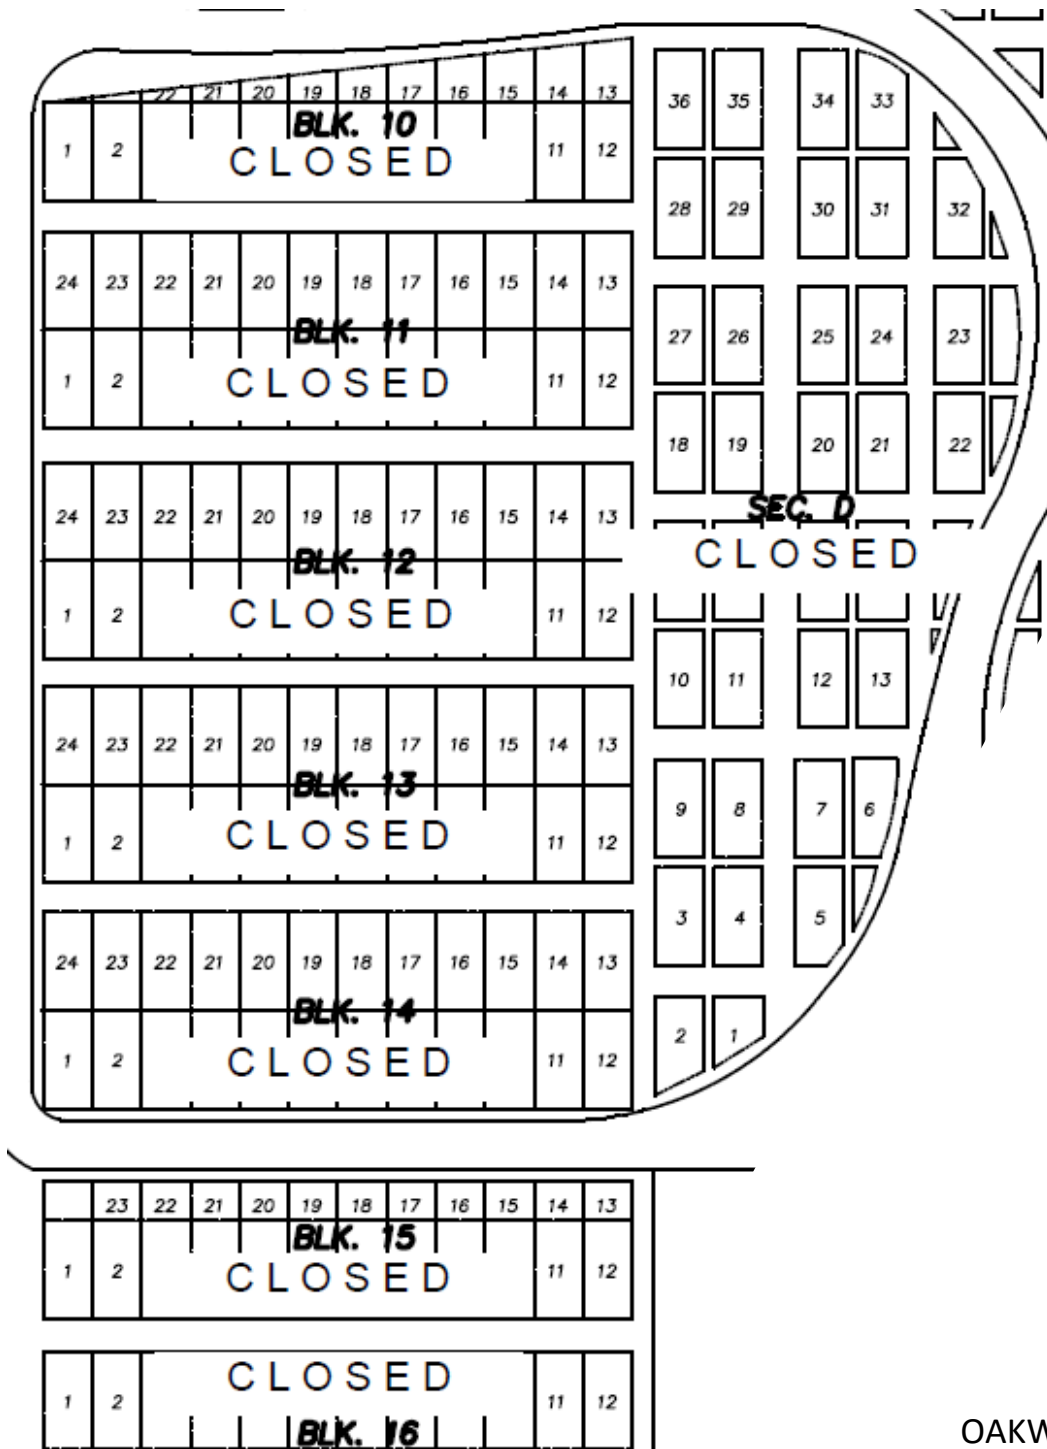

ORCHARD STREET

One Block = 6 Plots

HALBERT ST.

MORLEY STREET

WHITNEY STREET

Cremains Garden

Korean War Memorial

Veterans Memorial
WWI Memorial
WWII Memorial
Vietnam War Memorial

NO GUARANTEE IS MADE BY ZIEMNICK FOSTER ENGINEERING, LLC FOR THE ACCURACY OF THIS INFORMATION. THIS IS A GRAPHICAL REPRESENTATION ONLY.

OAKWOOD STREET

CITY OF GRAND LEDGE

OAKWOOD CEMETERY: SECTION B

CITY OF GRAND LEDGE

OAKWOOD CEMETERY: SECTION C (1-65)

CITY OF GRAND LEDGE

OAKWOOD CEMETERY: SECTION C (66-175)

CITY OF GRAND LEDGE

OAKWOOD CEMETERY: SECTION D & BLK. 10-14

35	36	37	38	39	40
34	33	32	31	30	29

SEC. E

CLOSED