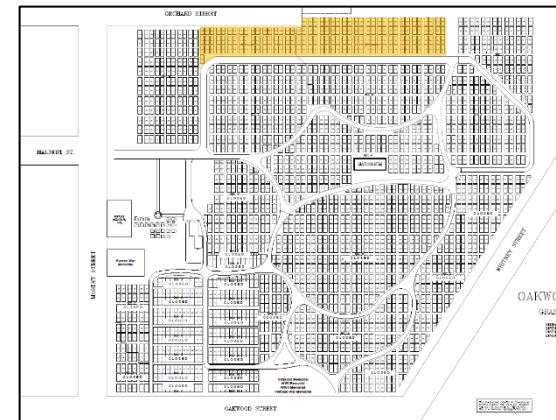

CITY OF GRAND LEDGE
OAKWOOD CEMETERY: SECTION L-N/K-N