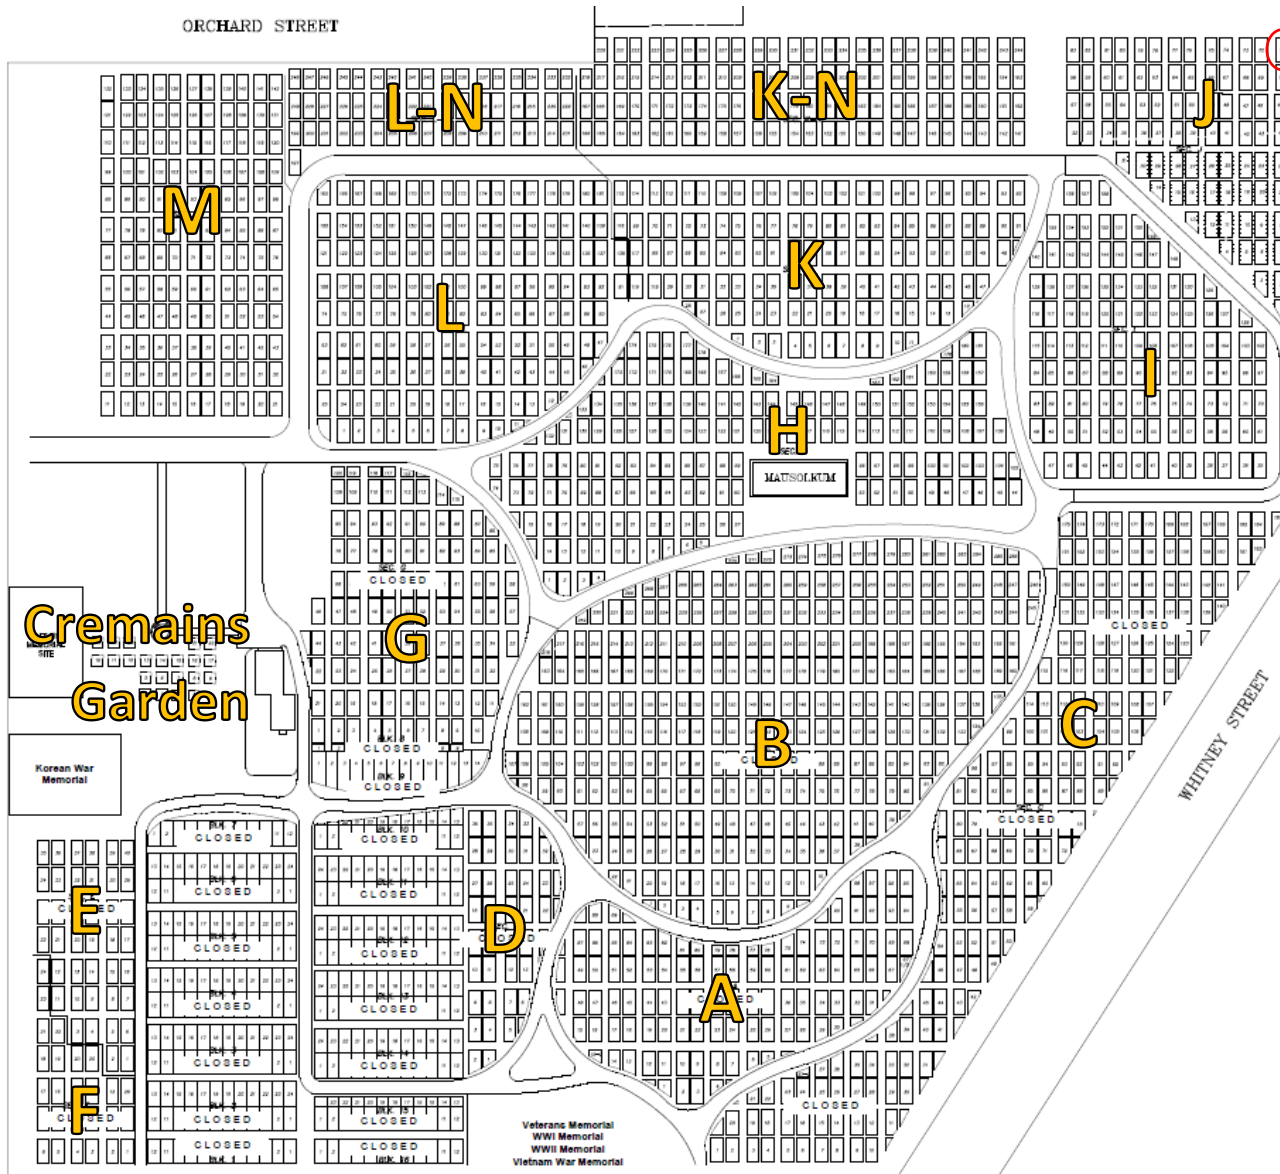

ORCHARD STREET

One Block = 6 Plots

HALBERT ST.

MORLEY STREET

WHITNEY STREET

Cremains Garden

Korean War Memorial

OAKWOOD CEMETERY Grand Ledge, Michigan

DESIGNED AND BOUNDARY SURVEY 1993
EXTENDED SURVEYS 2003
EXTENDED SURVEYS 2015 - ADDED MEMORIAL LOCATIONS
EXTENDED SURVEYS 2016 - SURVEY OF ADJACENT TOWNS

ZIEMNICK FOSTER
ENGINEERING, LLC
Grand Ledge, MI 48837
www.zfengineering.com

OAKWOOD STREET