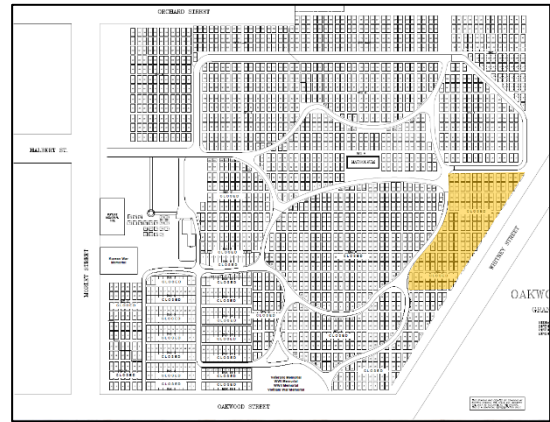

ORCHARD STREET

One Block = 6 Plots

HALBERT ST.

MORLEY STREET

WHITNEY STREET

Cremains Garden

Korean War Memorial

Veterans Memorial
WWI Memorial
WWII Memorial
Vietnam War Memorial

NO GUARANTEE IS MADE BY ZIEMNICK FOSTER ENGINEERING, LLC FOR THE ACCURACY OF THIS INFORMATION. THIS IS A GRAPHICAL REPRESENTATION ONLY.

OAKWOOD STREET

CITY OF GRAND LEDGE

OAKWOOD CEMETERY: SECTION B

CITY OF GRAND LEDGE

OAKWOOD CEMETERY: SECTION C (1-65)

CITY OF GRAND LEDGE

OAKWOOD CEMETERY: SECTION C (66-175)

CITY OF GRAND LEDGE

OAKWOOD CEMETERY: SECTION D & BLK. 10-14

35	36	37	38	39	40
34	33	32	31	30	29

SEC. E

CLOSED

22	21	20	19	18	17
----	----	----	----	----	----

24	12	13	14	15	16
23	11	10	9	8	7

21	22	3	4	5	6
18	19	20	25	2	1

17	16	15	14	13	26
----	----	----	----	----	----

SEC. F

CLOSED

6	5	4	3	2	1
---	---	---	---	---	---