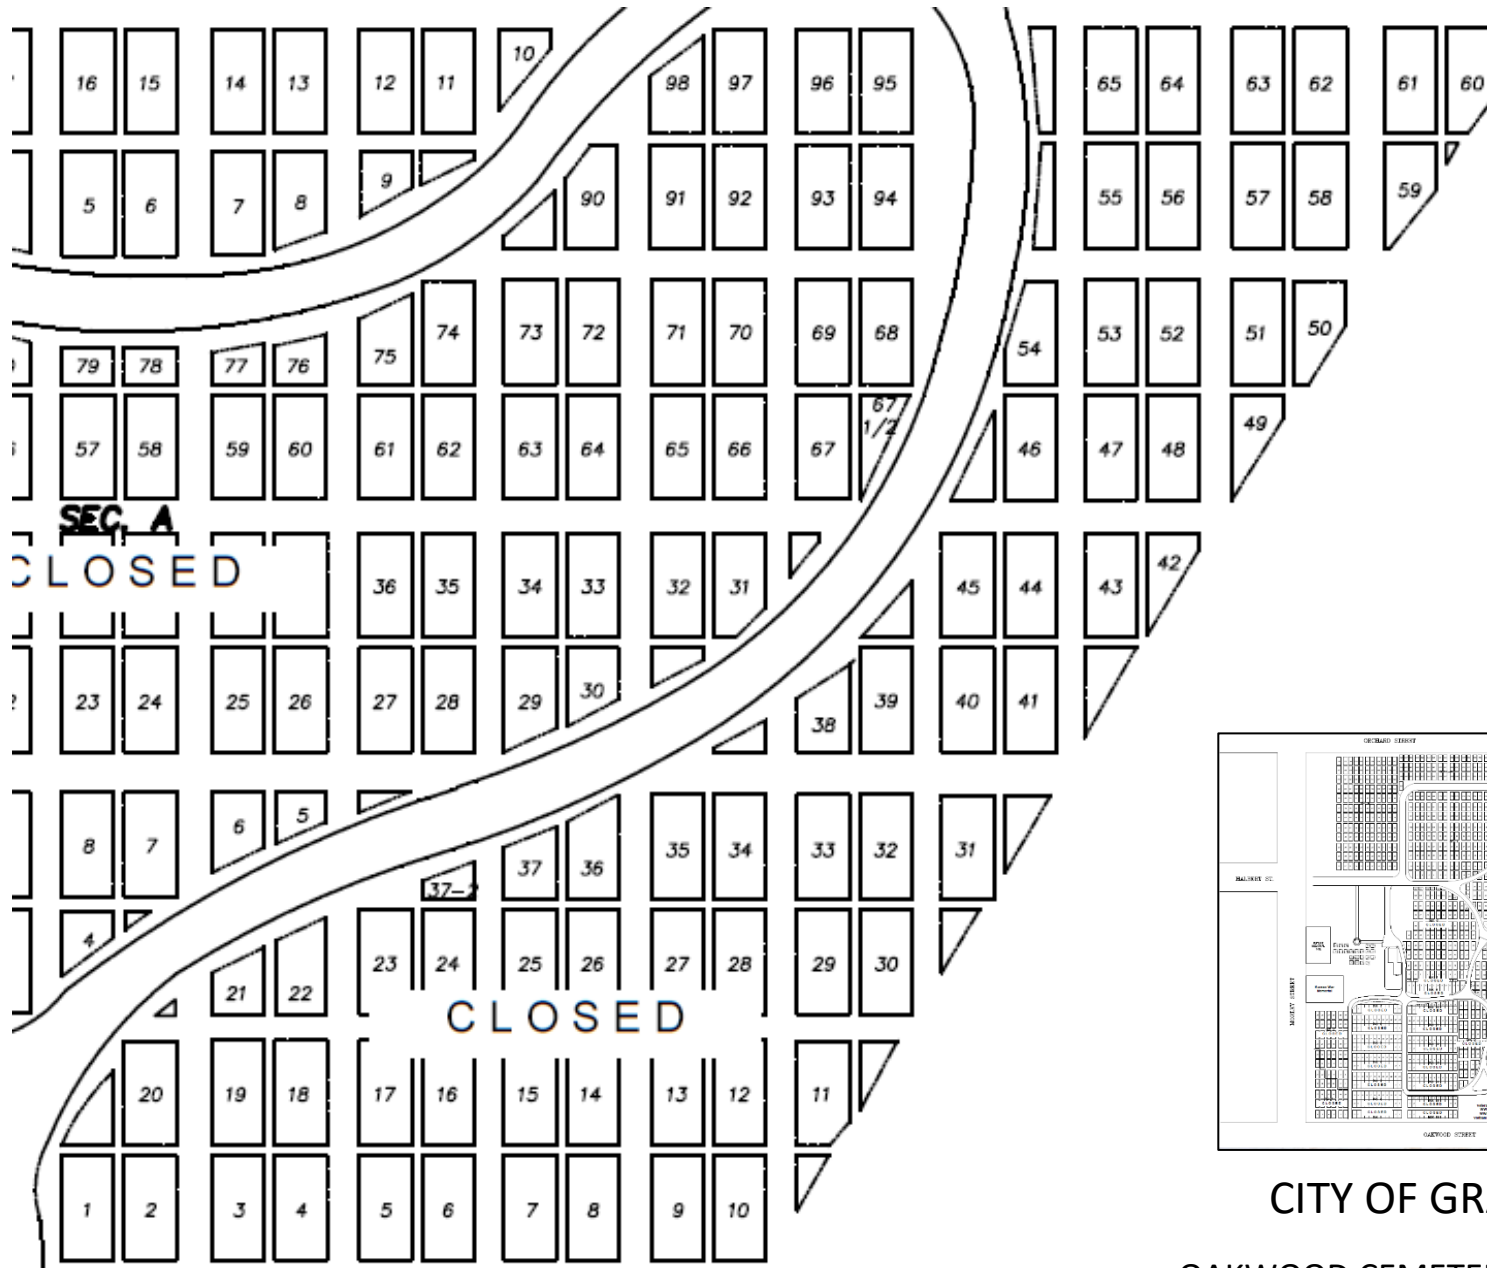

ORCHARD STREET

One Block = 6 Plots

HALBERT ST.

MORLEY STREET

WHITNEY STREET

Cremains Garden

Korean War Memorial

Veterans Memorial
WWI Memorial
WWII Memorial
Vietnam War Memorial

OAKWOOD CEMETERY Grand Ledge, Michigan

DESIGNED AND BOUNDARY SURVEY 1993
EXTENDED SURVEYS 2003
EXTENDED SURVEYS 2015 - ADDED MEMORIAL LOCATIONS
EXTENDED SURVEYS 2016 - SURVEY OF ADJACENT TOWNS

ZIEMNICK FOSTER
ENGINEERING, LLC
Grand Ledge, MI 48837
www.zfengineering.com

NO GUARANTEE IS MADE BY ZIEMNICK FOSTER ENGINEERING, LLC FOR THE ACCURACY OF THIS INFORMATION. THIS IS A GRAPHICAL REPRESENTATION ONLY.

OAKWOOD STREET

CITY OF GRAND LEDGE

OAKWOOD CEMETERY: SECTION B

CITY OF GRAND LEDGE

OAKWOOD CEMETERY: SECTION C (1-65)

CITY OF GRAND LEDGE

OAKWOOD CEMETERY: SECTION C (66-175)

CITY OF GRAND LEDGE

OAKWOOD CEMETERY: SECTION D & BLK. 10-14

35	36	37	38	39	40
34	33	32	31	30	29

SEC. E

CLOSED