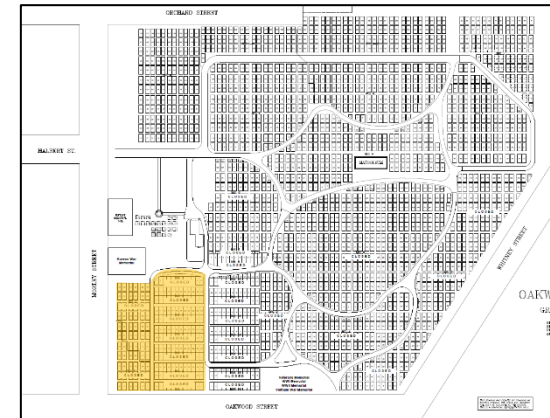

ORCHARD STREET

One Block = 6 Plots

HALBERT ST.

MORLEY STREET

WHITNEY STREET

Cremains Garden

Korean War Memorial

Veterans Memorial
WWI Memorial
WWII Memorial
Vietnam War Memorial

22	21	20	19	18	17
----	----	----	----	----	----

24	12	13	14	15	16
23	11	10	9	8	7

21	22	3	4	5	6
18	19	20	25	2	1

17	16	15	14	13	26
----	----	----	----	----	----

SEC. F

CLOSED

6	5	4	3	2	1
---	---	---	---	---	---

1	2	BLK. 7										11	12
CLOSED													

13	14	15	16	17	18	19	20	21	22	23	24
12	11	BLK. 6								2	1
CLOSED											

13	14	15	16	17	18	19	20	21	22	23	24
12	11	BLK. 5								2	1
CLOSED											

13	14	15	16	17	18	19	20	21	22	23	24
12	11	BLK. 4								2	1
CLOSED											

13	14	15	16	17	18	19	20	21	22	23	24
12	11	BLK. 3								2	1
CLOSED											

13	14	15	16	17	18	19	20	21	22	23	24
12	11	BLK. 2								2	1
CLOSED											

12	11	CLOSED								2	1
BLK. 1											

CITY OF GRAND LEDGE