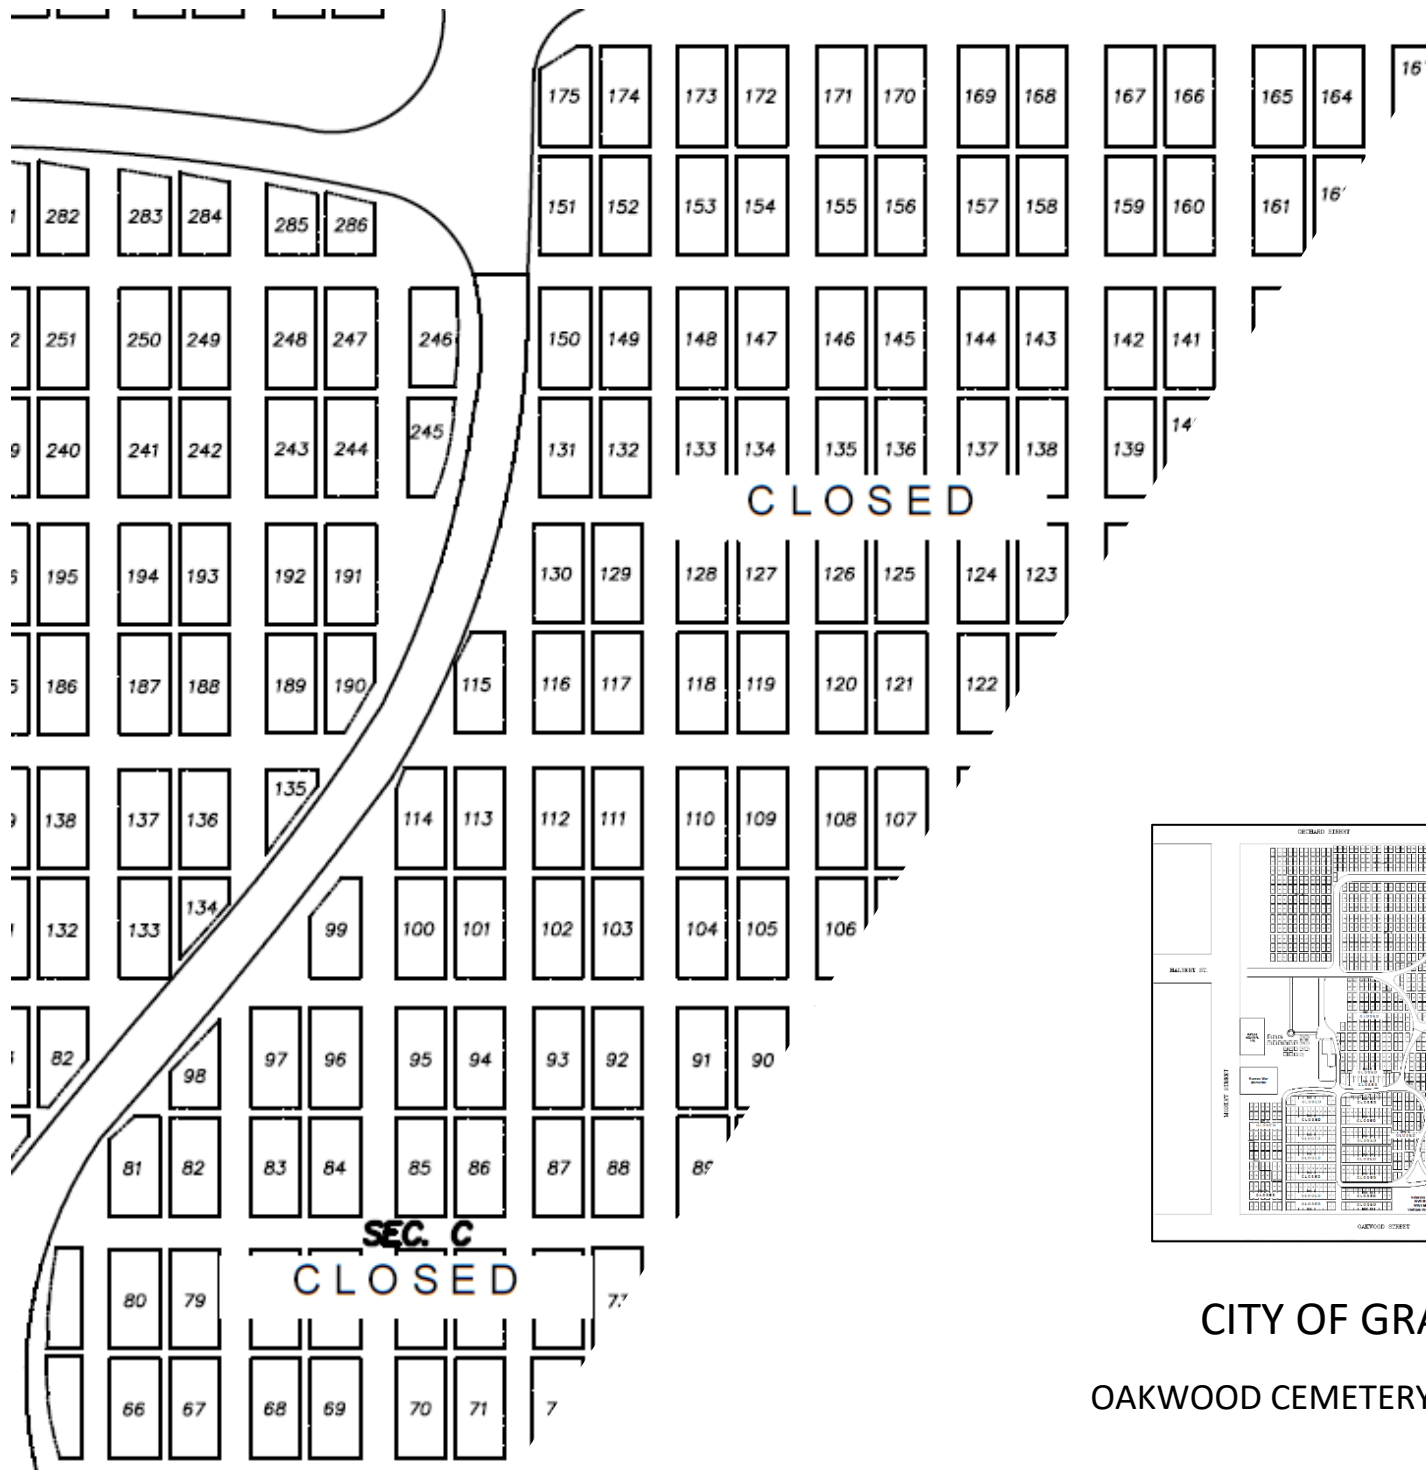

ORCHARD STREET

One Block = 6 Plots

HALBERT ST.

MORLEY STREET

WHITNEY STREET

Cremains Garden

Korean War Memorial

Veterans Memorial
WWI Memorial
WWII Memorial
Vietnam War Memorial

OAKWOOD CEMETERY Grand Ledge, Michigan

DESIGNED AND BOUNDARY SURVEY 1993
EXTENDED SURVEYS 2003
EXTENDED SURVEYS 2015 - ADDED MEMORIAL LOCATIONS
EXTENDED SURVEYS 2016 - SURVEY OF ADJACENT TOWNS

ZIEMNICK FOSTER
ENGINEERING, LLC
Grand Ledge, MI 48837
www.zfengineering.com

NO GUARANTEE IS MADE BY ZIEMNICK FOSTER ENGINEERING, LLC FOR THE ACCURACY OF THIS INFORMATION. THIS IS A GRAPHICAL REPRESENTATION ONLY.

OAKWOOD STREET

CITY OF GRAND LEDGE

OAKWOOD CEMETERY: SECTION B

CITY OF GRAND LEDGE

OAKWOOD CEMETERY: SECTION C (1-65)

CITY OF GRAND LEDGE

OAKWOOD CEMETERY: SECTION C (66-175)

CITY OF GRAND LEDGE

OAKWOOD CEMETERY: SECTION D & BLK. 10-14

35	36	37	38	39	40
34	33	32	31	30	29

SEC. E

CLOSED