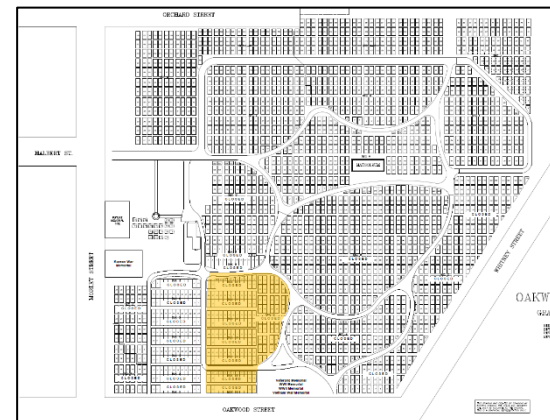

ORCHARD STREET

One Block = 6 Plots

HALBERT ST.

MORLEY STREET

WHITNEY STREET

Cremains Garden

Korean War Memorial

Veterans Memorial
WWI Memorial
WWII Memorial
Vietnam War Memorial

OAKWOOD CEMETERY: SECTION C (1-65)

CITY OF GRAND LEDGE

OAKWOOD CEMETERY: SECTION C (66-175)

CITY OF GRAND LEDGE

OAKWOOD CEMETERY: SECTION D & BLK. 10-14

35	36	37	38	39	40
34	33	32	31	30	29

SEC. E

CLOSED

22	21	20	19	18	17
----	----	----	----	----	----

24	12	13	14	15	16
23	11	10	9	8	7

21	22	3	4	5	6
18	19	20	25	2	1

17	16	15	14	13	26
----	----	----	----	----	----

SEC. F

CLOSED

6	5	4	3	2	1
---	---	---	---	---	---

1	2	BLK. 7										11	12
CLOSED													

13	14	15	16	17	18	19	20	21	22	23	24
12	11	BLK. 6								2	1
CLOSED											

13	14	15	16	17	18	19	20	21	22	23	24
12	11	BLK. 5								2	1
CLOSED											

13	14	15	16	17	18	19	20	21	22	23	24
12	11	BLK. 4								2	1
CLOSED											